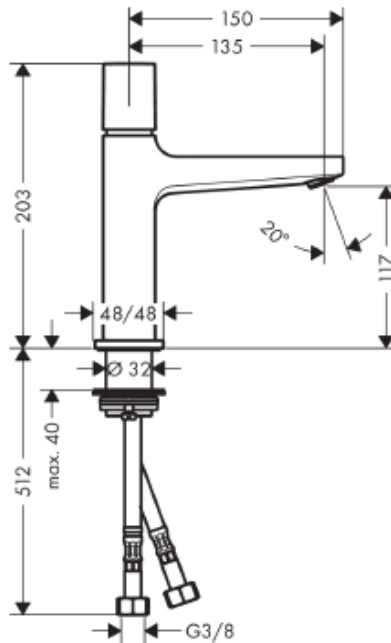

SPECIFICATION SHEET - fittings

BRAND:	hansgrohe	Product Photo:
ORIGIN:	Germany	
SERIES:	Metropol Select	
PRODUCT DESCRIPTION:	Basin mixer 110 Select • with push-open waste set G 1 ¼" • normal spray • flow rate: 5 l/min	
MODEL No.	32571 000	
FINISH/COLOUR:	Chrome-plated	
DIMENSIONS:	203mm height 135mm spout projection	
OPTIONAL MATCHING PARTS:	2x angle valve ½"x¾" 1x basin waste trap 1¼"	

Technical Informations: Suitable for continous flow water heater

REMINDER:	Pipe flushing must be done before faucets are installed. Failure to do so voids the warranty.
	Do not use cleaners containing abrasive cleansers, ammonia, bleach, acids, waxes, alcohol, solvents or other products not recommended for chrome.
	All information is for reference only, installation shall always be based on the actual product delivered.